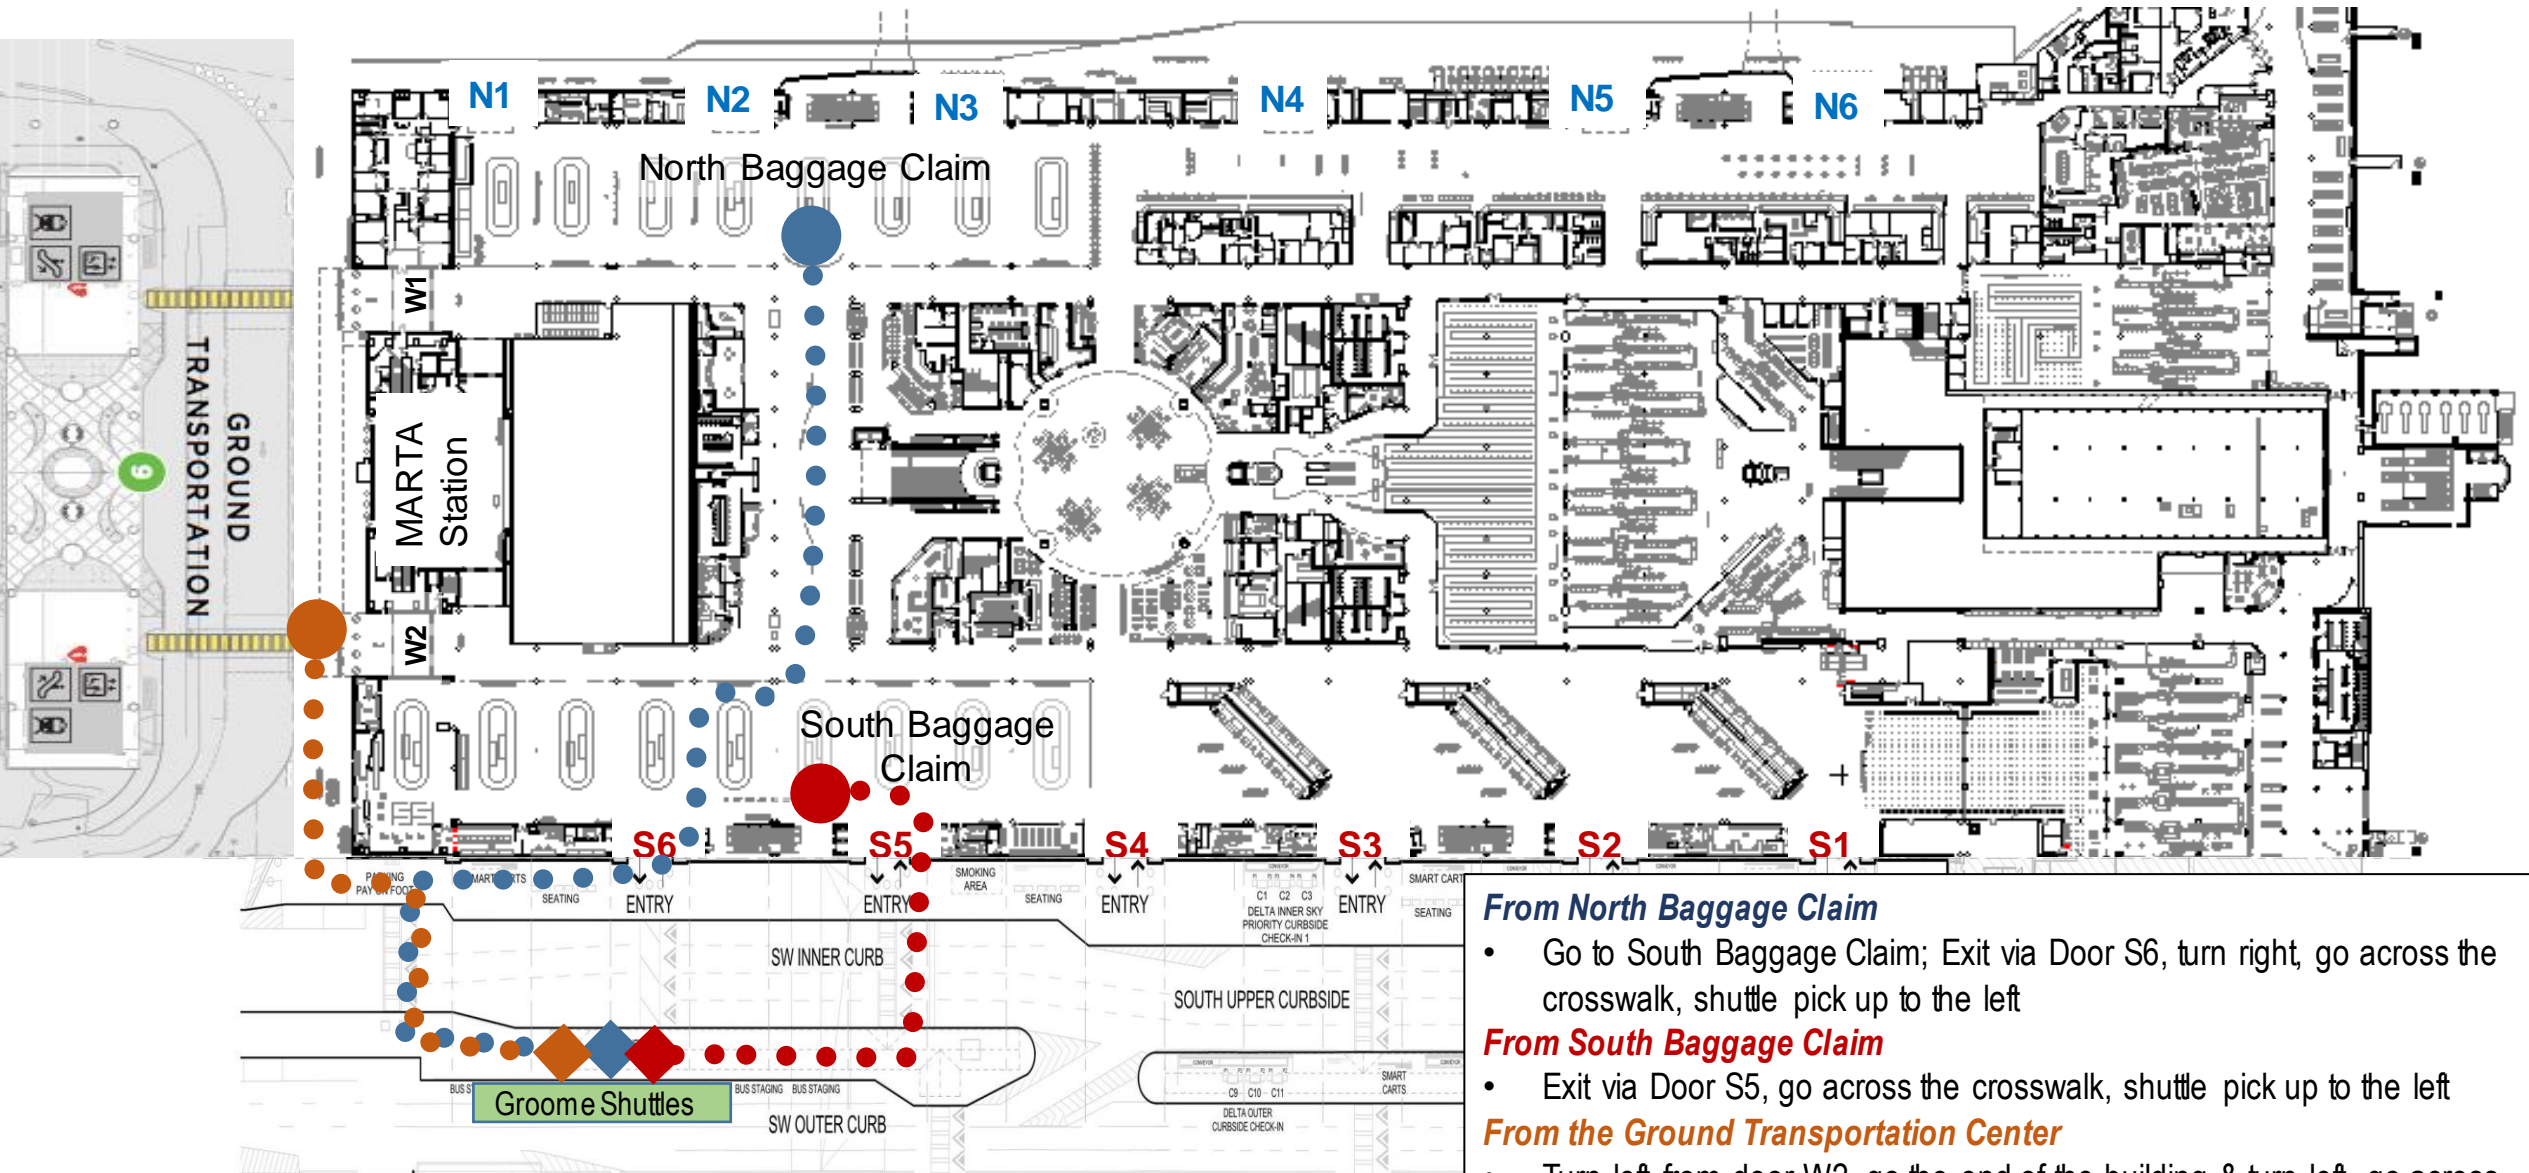

GROOME MACON/WARNER ROBINS & COLUMBUS SHUTTLE RELOCATION

From North Baggage Claim

- Go to South Baggage Claim; Exit via Door S6, turn right, go across the crosswalk, shuttle pick up to the left

From South Baggage Claim

- Exit via Door S5, go across the crosswalk, shuttle pick up to the left

From the Ground Transportation Center

- Turn left from door W2, go the end of the building & turn left, go across the crosswalk, shuttle pick up to the left