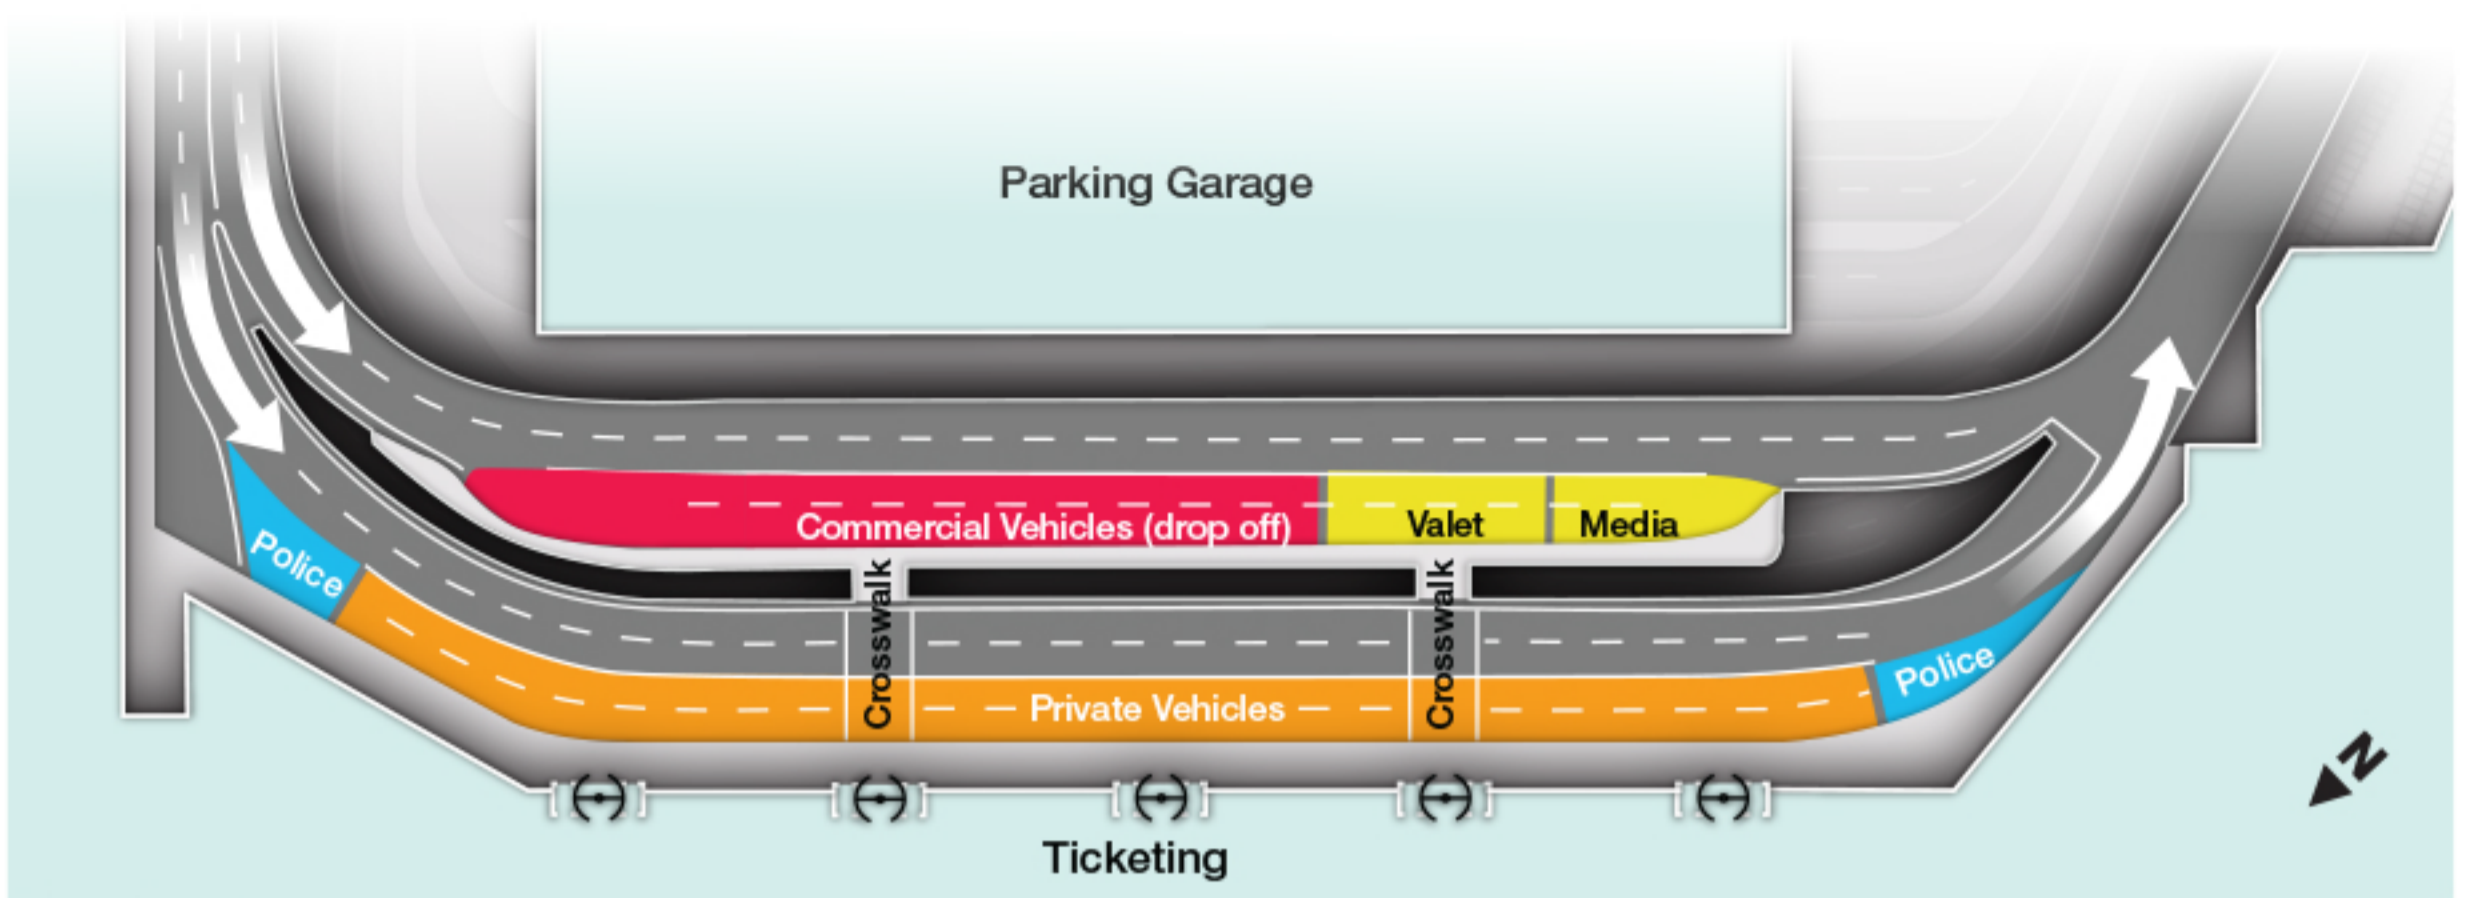

Upper Roadway

May 7, 2019

Lower Roadway

GROOME
transportation

Our pickup is on the Lower Roadway at the yellow 'Scheduled Services' slot on Island 3

EXHIBIT B