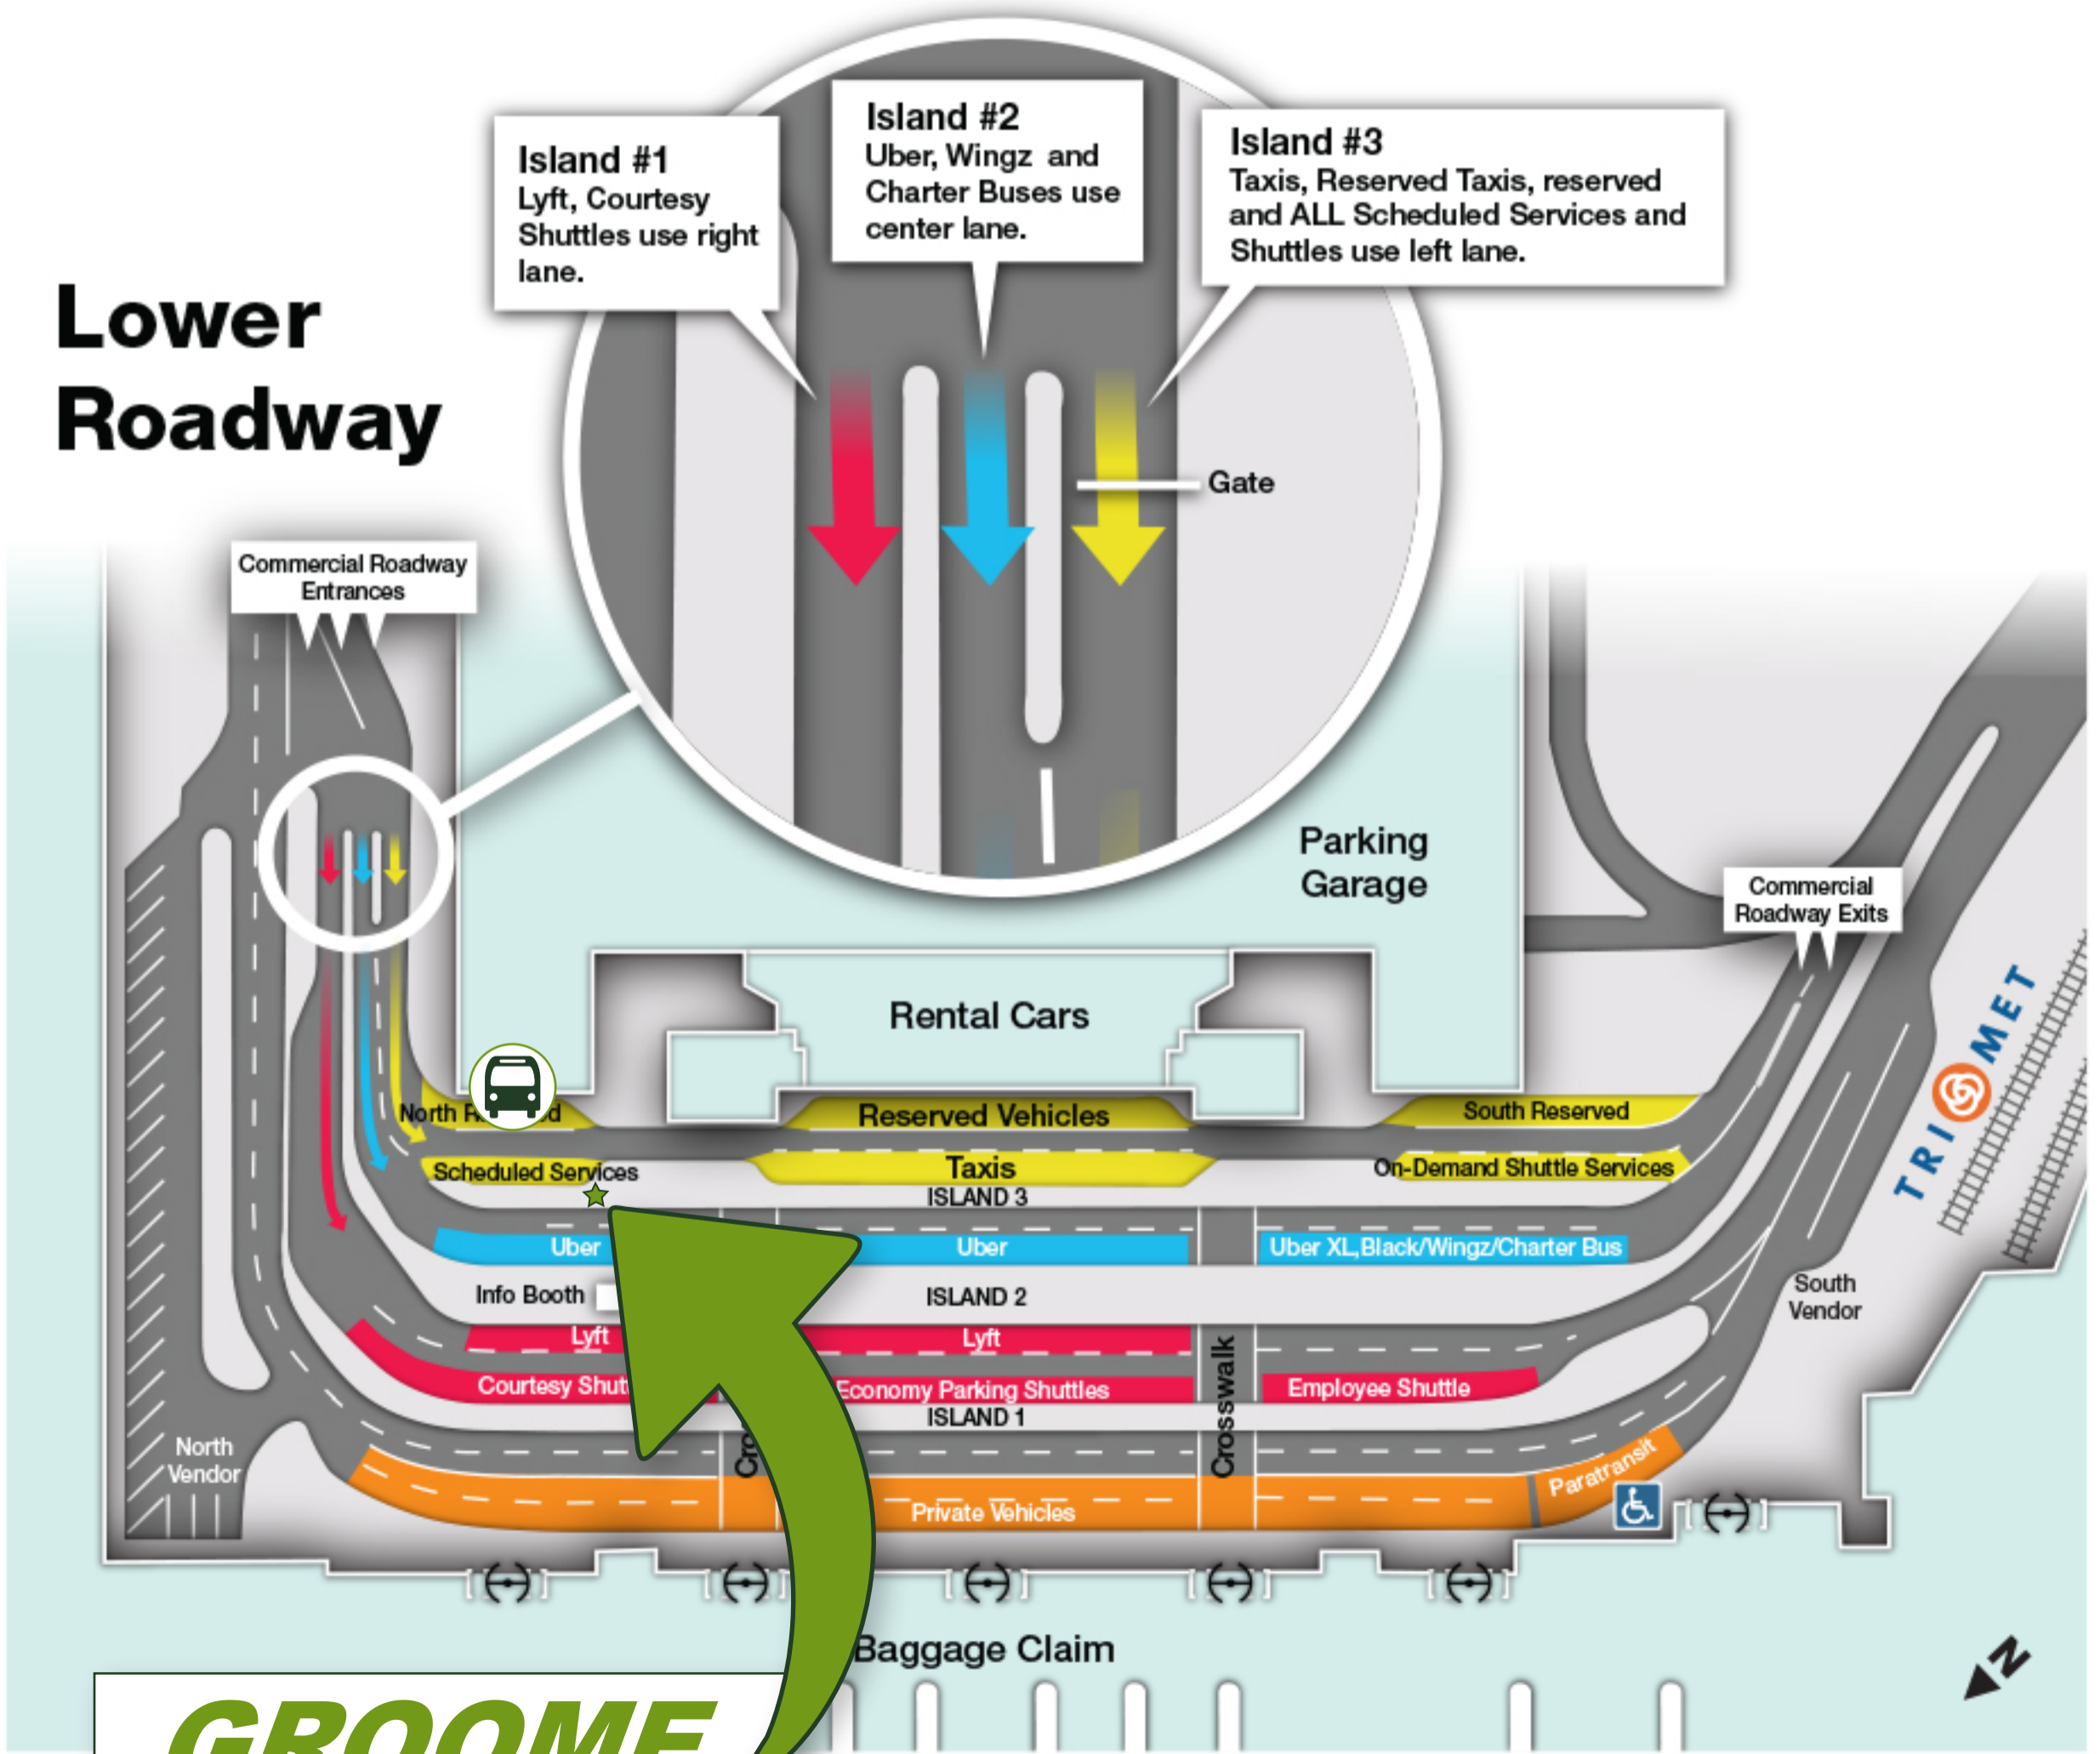

Upper Roadway

May 7, 2019

Lower Roadway

GROOME
transportation

Our pickup is on the Lower Roadway at the yellow 'Scheduled Services' slot on Island 3

EXHIBIT B